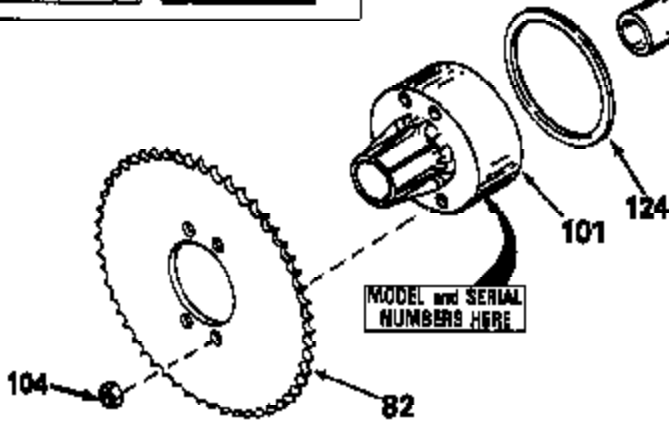

JOIST

SICHER IST DAS:
DAS ORIGINAL

47	48
47A	48A
47B	48B
47C	48C
47D	48D
47E	48E
47H	48H
47L	48L

47M	48M
47P	48P
47R	48R
47V	48V
47W	48W
47X	48X

Ref #	Part Number	Qty	Description
13	778067		Gear, Bevel (16 teeth)
14	778068		Gear, Pinion (16 teeth)
17	786040		Pin, Drive
26	792018		Ring, Retaining
31	780001		Washer (3/4" ID x 1-1/2" OD x 1/16" t hick)
31A	780096		Washer, Thrust
47E	774312		Axle (8-11/64" long)
48E	774313		Axle (23-21/64" long)
82	786043		Sprocket. No Teeth 54. O.D. 8.823
82	786051		Sprocket. No Teeth 60. O.D. 9.841
82	786070		Sprocket. No Teeth 48. O.D. 7.920
82	786041A		Sprocket. No Teeth 45. O.D. 7.389
82	786042	100-168	Sprocket. No Teeth 40. O.D. 6.650
90	788067B	Peerless	Grease (32 oz. bottle Bentonite greas e)
101	774073		Differential Carrier Hsg (Incl. 137)
102	774073		Differential Carrier Hsg (Incl. 139)
103	792041		Screw, 5/16-18 x 3-3/4"
104A	792061		Washer, Flat, 5/16"
104	792042		Nut, Lock, 5/16-18 (Use as required)
137	780077		Bushing (3/4" ID x 1-1/16" OD x 2-1/1 6" long)
139	780077		Bushing (3/4 ID x 1-1/16" OD x 2-1/16 " long)