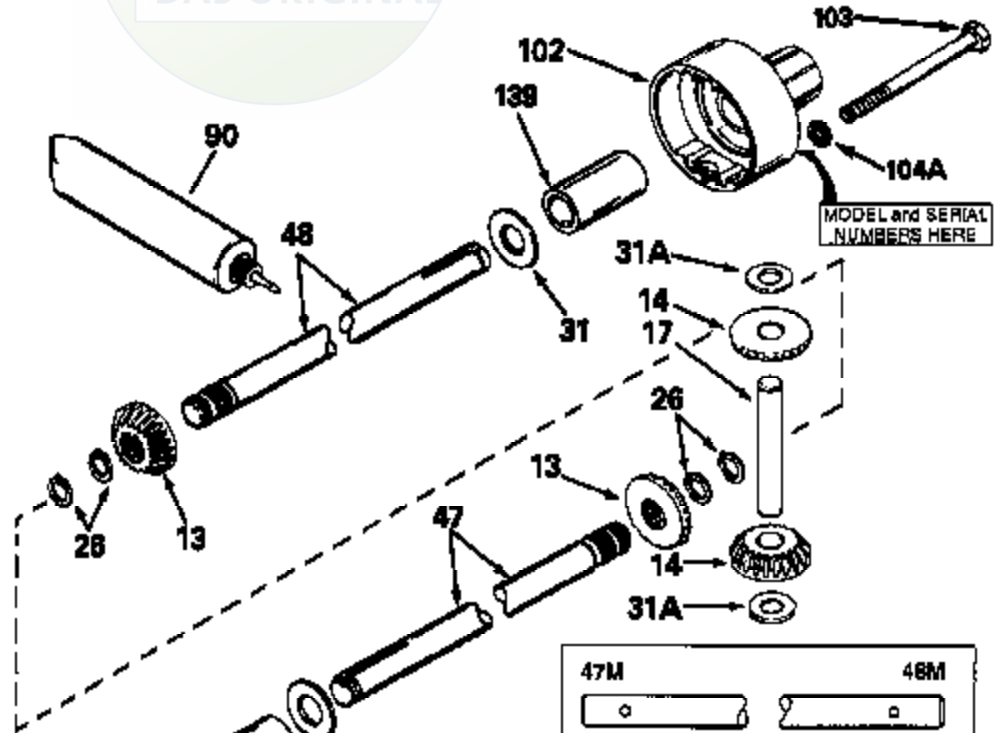

JOIST

SICHER IST DAS:
DAS ORIGINAL

47	48
47A	48A
47B	48B
47C	48C
47D	48D
47E	48E
47H	48H
47L	48L

47M	48M
47P	48P
47R	48R
47V	48V
47W	48W
47X	48X

Ref #	Part Number	Qty	Description
13	778067		Gear, Bevel (16 teeth)
14	778068		Gear, Pinion (16 teeth)
17	786040		Pin, Drive
26	792018		Ring, Retaining
31	780001		Washer (3/4" ID x 1-1/2" OD x 1/16" t hick)
31A	780096		Washer, Thrust
47E	774312		Axle (8-11/64" long)
48E	774313		Axle (23-21/64" long)
82	786043		Sprocket. No Teeth 54. O.D. 8.823
82	786051		Sprocket. No Teeth 60. O.D. 9.841
82	786070		Sprocket. No Teeth 48. O.D. 7.920
82	786041A		Sprocket. No Teeth 45. O.D. 7.389
82	786042	100-168	Sprocket. No Teeth 40. O.D. 6.650
90	788067B	Peerless	Grease (32 oz. bottle Bentonite greas e)
101	774073		Differential Carrier Hsg (Incl. 137)
102	774073		Differential Carrier Hsg (Incl. 139)
103	792041		Screw, 5/16-18 x 3-3/4"
104A	792061		Washer, Flat, 5/16"
104	792042		Nut, Lock, 5/16-18 (Use as required)
137	780077		Bushing (3/4" ID x 1-1/16" OD x 2-1/1 6" long)
139	780077		Bushing (3/4 ID x 1-1/16" OD x 2-1/16 " long)